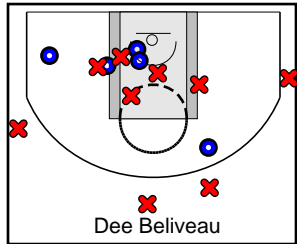

# Carolina

12/12/16 Carolina at Green

	1	T
Carolina	67	67
Green	64	64

#	Name	G	MIN	FGM	FGA	FG%	2PM	2PA	2P%	3PM	3PA	3P%	FTM	FTA	FT%	OREB	DREB	REB	AST	STL	BLK	DEF	TO	PF	CHG	PM	PTS
0	Dee Beliveau	1	0	5	14	.357	5	10	.500	0	4	.000	0	0	.000	4	6	10	0	1	0	0	3	1	0	0	10
2	John Librel	1	0	3	7	.429	1	2	.500	2	5	.400	0	0	.000	1	0	1	0	0	0	0	0	1	0	0	8
6	James Fernando	1	0	7	20	.350	0	5	.000	7	15	.467	3	5	.600	0	3	3	1	1	0	0	2	0	0	0	24
7	Alejandro Canjura	0	0	0	0	.000	0	0	.000	0	0	.000	0	0	.000	0	0	0	0	0	0	0	0	0	0	0	0
8	Kevin Lardizabal	0	0	0	0	.000	0	0	.000	0	0	.000	0	0	.000	0	0	0	0	0	0	0	0	0	0	0	0
9	Rondon Key	1	0	3	6	.500	3	6	.500	0	0	.000	0	0	.000	3	6	9	3	4	0	0	2	1	0	0	6
11	Allan Mercado	0	0	0	0	.000	0	0	.000	0	0	.000	0	0	.000	0	0	0	0	0	0	0	0	0	0	0	0
14	Chris Asuncion	1	0	3	15	.200	1	2	.500	2	13	.154	0	0	.000	4	4	8	6	0	0	0	5	2	0	0	8
24	Ramil Fremista	0	0	0	0	.000	0	0	.000	0	0	.000	0	0	.000	0	0	0	0	0	0	0	0	0	0	0	0
45	Charles Acompañado	1	0	5	12	.417	5	9	.556	0	3	.000	1	2	.500	5	4	9	1	0	0	0	3	2	0	0	11
	TEAM	0	0	0	0	.000	0	0	.000	0	0	.000	0	0	.000	0	0	0	0	0	0	0	0	0	0	0	0
	<b>TOTALS</b>	<b>1</b>	<b>60</b>	<b>26</b>	<b>74</b>	<b>.351</b>	<b>15</b>	<b>34</b>	<b>.441</b>	<b>11</b>	<b>40</b>	<b>.275</b>	<b>4</b>	<b>7</b>	<b>.571</b>	<b>17</b>	<b>23</b>	<b>40</b>	<b>11</b>	<b>6</b>	<b>0</b>	<b>0</b>	<b>15</b>	<b>7</b>	<b>0</b>	<b>3</b>	<b>67</b>