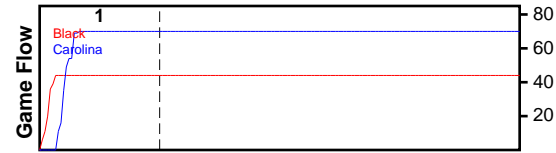

Black

11/28/16 Black at Carolina

	1	T
Black	44	44
Carolina	70	70

#	Name	G	MIN	FGM	FGA	FG%	2PM	2PA	2P%	3PM	3PA	3P%	FTM	FTA	FT%	OREB	DREB	REB	AST	STL	BLK	DEF	TO	PF	CHG	PM	PTS	
3	Ian Alcoreza	1	0	4	4	1.000	2	2	1.000	2	2	1.000	1	4	.250	0	0	0	0	0	0	0	0	0	0	0	0	11
7	Michael Florentino	1	0	2	2	1.000	1	1	1.000	1	1	1.000	0	0	.000	0	0	0	0	0	0	0	0	0	0	0	0	5
12	Justin Santiguel	0	0	0	0	.000	0	0	.000	0	0	.000	0	0	.000	0	0	0	0	0	0	0	0	0	0	0	0	0
14	Kristian Ascuncion	0	0	0	0	.000	0	0	.000	0	0	.000	0	0	.000	0	0	0	0	0	0	0	0	0	0	0	0	0
16	Matthew Battung	1	0	0	0	.000	0	0	.000	0	0	.000	2	2	1.000	0	0	0	0	0	0	0	0	0	0	0	0	2
18	Patrick Villaroel	1	0	0	0	.000	0	0	.000	0	0	.000	2	2	1.000	0	0	0	0	0	0	0	0	0	0	0	0	2
20	Christian Apanay	1	0	6	6	1.000	6	6	1.000	0	0	.000	4	7	.571	0	0	0	0	0	0	0	0	0	0	0	0	16
23	Rick Lardizabal	0	0	0	0	.000	0	0	.000	0	0	.000	0	0	.000	0	0	0	0	0	0	0	0	0	0	0	0	0
36	El Rio Velasco	1	0	1	1	1.000	0	0	.000	1	1	1.000	0	0	.000	0	0	0	0	0	0	0	0	0	0	0	0	3
91	Richard Agudo	1	0	2	2	1.000	2	2	1.000	0	0	.000	1	2	.500	0	0	0	0	0	0	0	0	0	0	0	0	5
	TEAM	0	0	0	0	.000	0	0	.000	0	0	.000	0	0	.000	0	0	0	0	0	0	0	0	0	0	0	0	
	TOTALS	1	60	15	15	1.000	11	11	1.000	4	4	1.000	10	17	.588	0	0	0	0	0	0	0	0	0	0	0	44	

Game Summary Comparison

Statistic	Black	Carolina
Points	44	70
<i>Field Goals</i>	15 / 15	29 / 29
<i>2 Point</i>	11 / 11	22 / 22
<i>3 Point</i>	4 / 4	7 / 7
<i>Free Throws</i>	10 / 17	5 / 9
Assists	0	0
Rebounds	0	0
<i>Offensive</i>	0	0
<i>Defensive</i>	0	0
Blocks	0	0
Steals	0	0
Deflections	0	0
Turnovers	0	0
Charges Taken	0	0
Personal Fouls	0	0