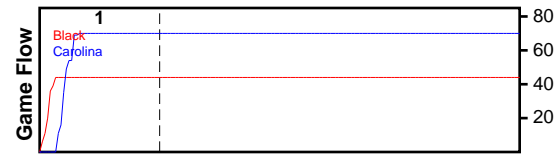

Carolina

11/28/16 Black at Carolina

	1	T
Black	44	44
Carolina	70	70